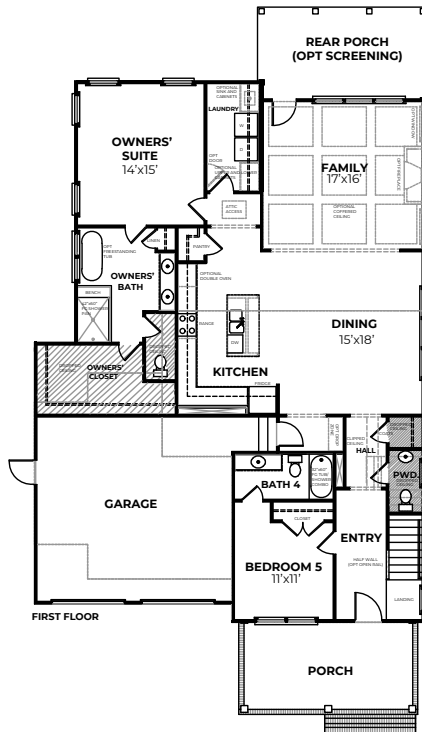

SAYEBROOK

MYRTLE BEACH, SOUTH CAROLINA

OPT 4' REAR PORCH EXTENSION