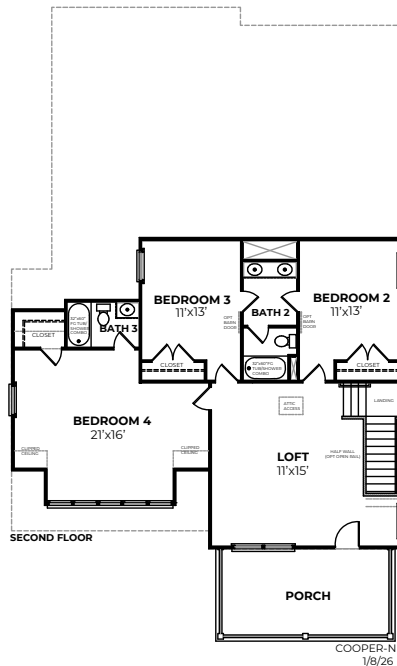

OPT BATH 3 / BEDROOM 4 CLOSET LAYOUT

COOPER N / 4-5 BEDROOM / 4.5-5.5 BATH / 3.000+ SQFT

SAUSSY BURBANK

SAYEBROOK@SAUSSYBURBANK.COM • 843-283-4872

SAYEBROOK.COM/SAUSSYBURBANK/