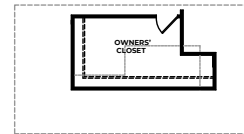

OPT EXPANDED OWNERS' CLOSET (AVAIL ON STD. LAYOUT ONLY)