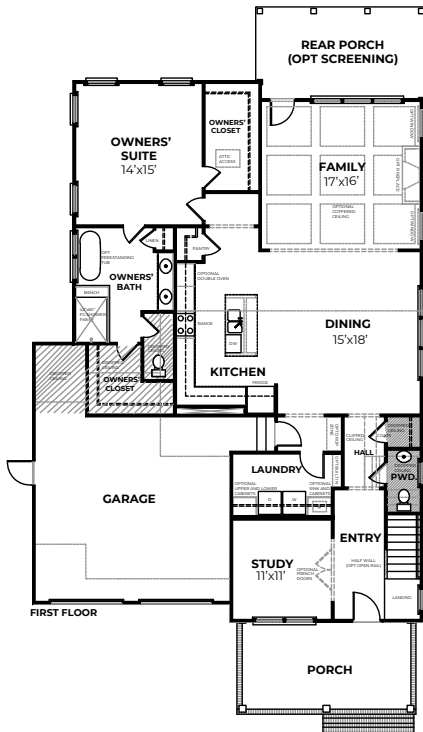

SAYEBROOK

MYRTLE BEACH, SOUTH CAROLINA

OPT 4' REAR PORCH EXTENSION