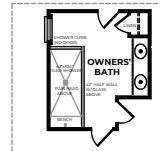

OPT OWNERS' BATH ZERO ENTRY SHOWER