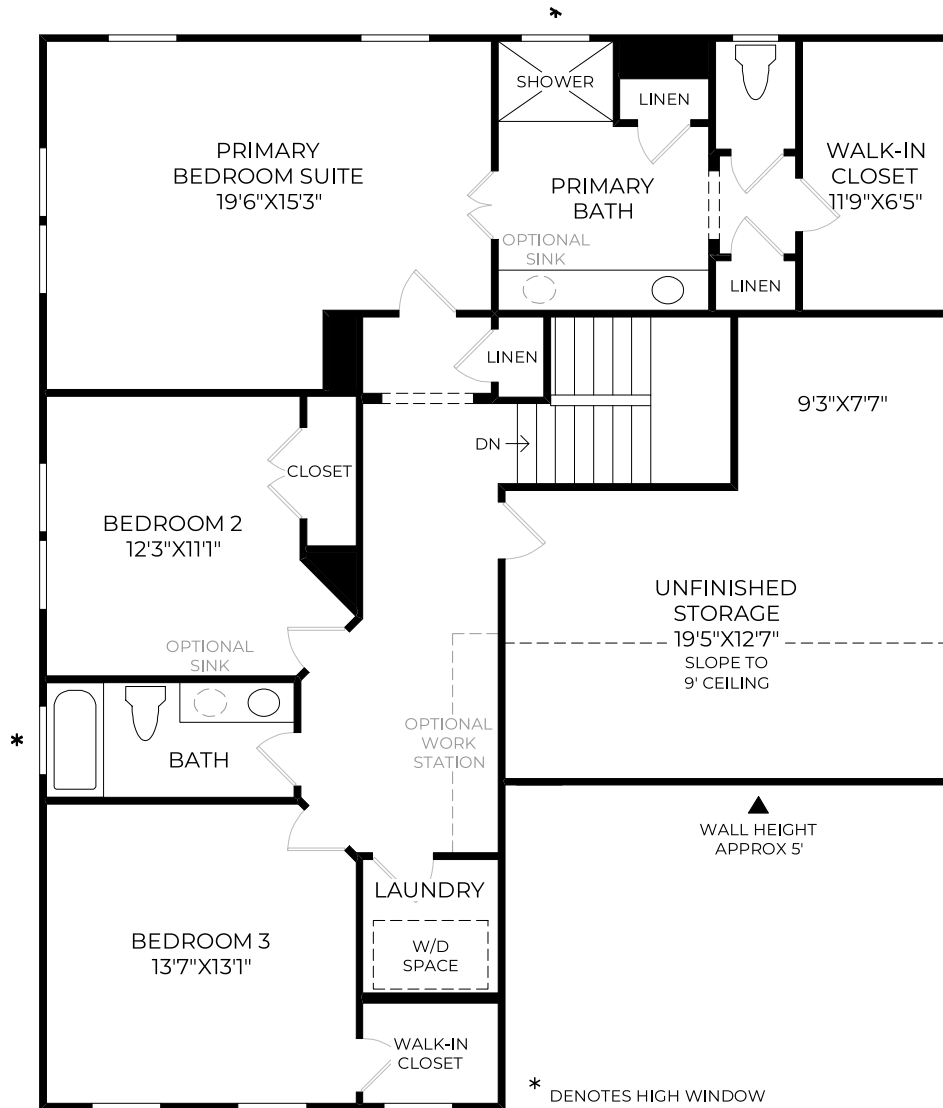

SAYEBROOK

MYRTLE BEACH, SOUTH CAROLINA

9' CEILING HEIGHT

ROSIE / 3 BEDROOM / 2.5 BATH / 2,595 SQFT

Toll Brothers
AMERICA'S LUXURY HOME BUILDER®

SAYEBROOK@TOLLBROTHERS.COM • 866-232-1719
SAYEBROOK.COM/TOLLBROTHERS/

SAYEBROOK

MYRTLE BEACH, SOUTH CAROLINA

9' CEILING HEIGHT

SECOND FLOOR

ROSIE / 3 BEDROOM / 2.5 BATH / 2,595 SQFT

Toll Brothers
AMERICA'S LUXURY HOME BUILDER®

SAYEBROOK@TOLLBROTHERS.COM • 866-232-1719
SAYEBROOK.COM/TOLLBROTHERS/