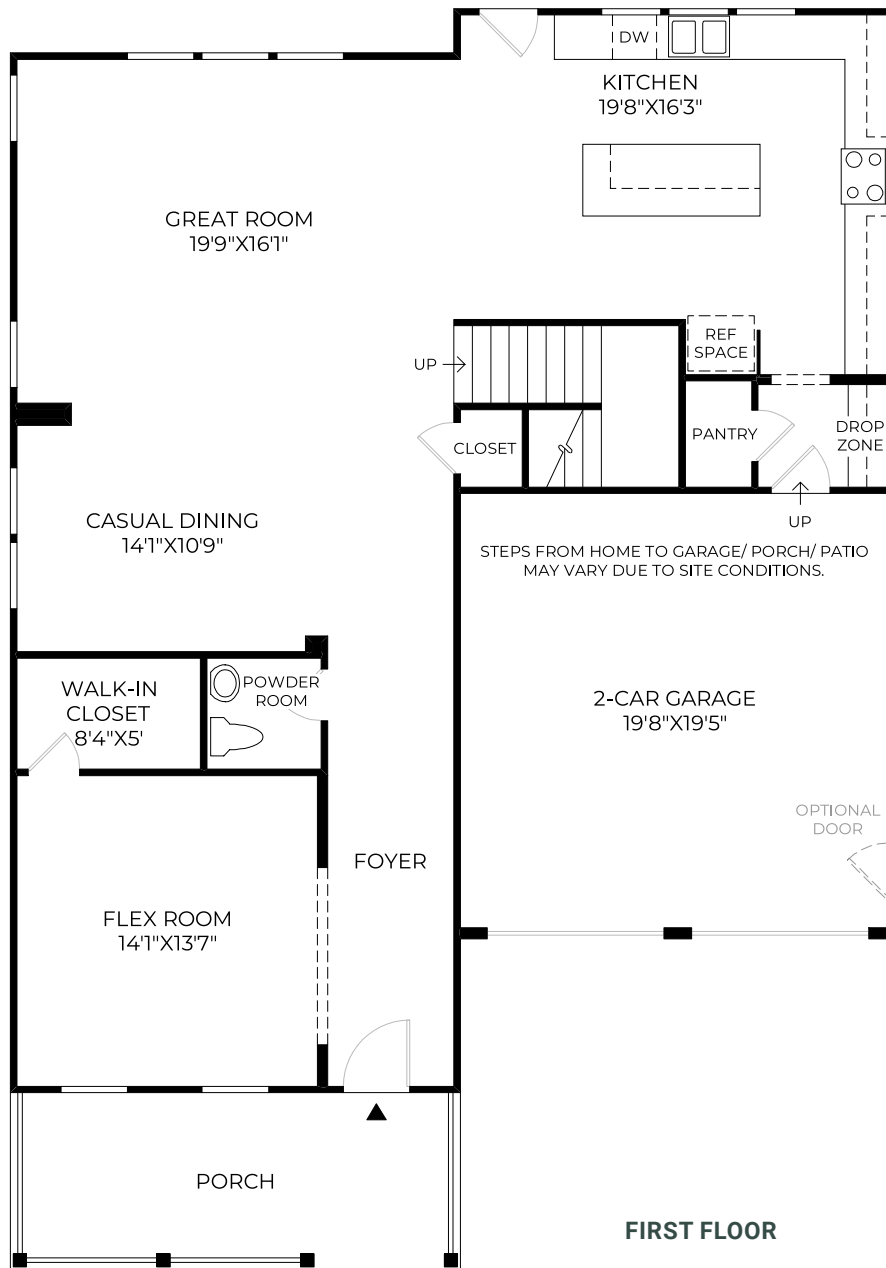

SAYEBROOK

MYRTLE BEACH, SOUTH CAROLINA

9' CEILING HEIGHT

ROSIE / 3 BEDROOM / 2.5 BATH / 2,595 SQFT

Toll Brothers
AMERICA'S LUXURY HOME BUILDER®

SAYEBROOK@TOLLBROTHERS.COM • 866-232-1719
SAYEBROOK.COM/TOLLBROTHERS/

SAYEBROOK

MYRTLE BEACH, SOUTH CAROLINA

9' CEILING HEIGHT

SECOND FLOOR

ROSIE / 3 BEDROOM / 2.5 BATH / 2,595 SQFT

Toll Brothers
AMERICA'S LUXURY HOME BUILDER®

SAYEBROOK@TOLLBROTHERS.COM • 866-232-1719
SAYEBROOK.COM/TOLLBROTHERS/