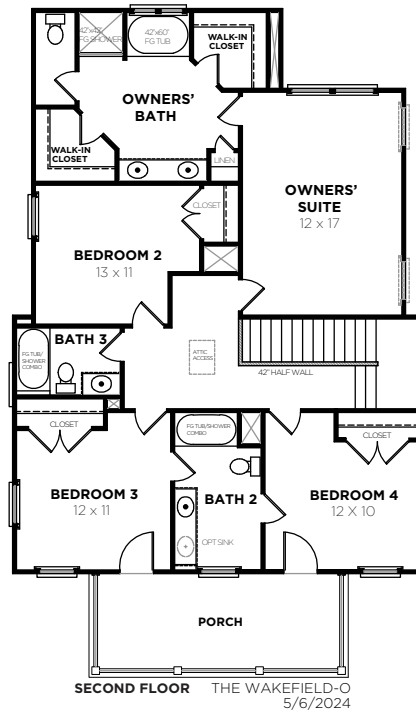

# SAYEBROOK

MYRTLE BEACH, SOUTH CAROLINA

**WAKEFIELD O / 4 BEDROOM / 3.5 BATH / 2,579 SQFT**

SAUSSY BURBANK

SAYEBROOK@SAUSSYBURBANK.COM • 843-283-4872

SAYEBROOK.COM/SAUSSYBURBANK/