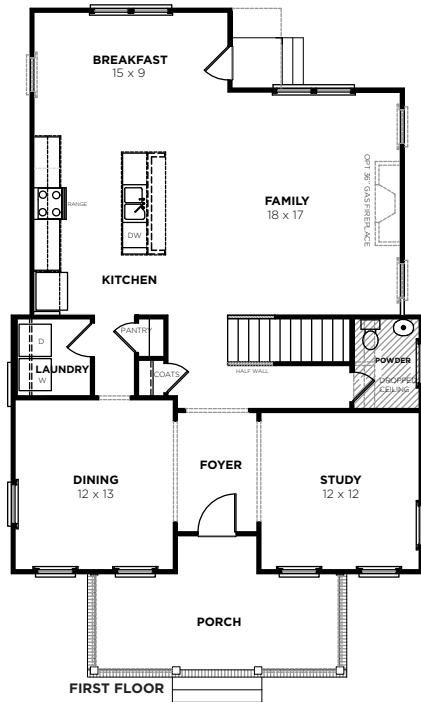

# SAYEBROOK

MYRTLE BEACH, SOUTH CAROLINA

**WAKEFIELD O / 4 BEDROOM / 3.5 BATH / 2,579 SQFT**

SAUSSY BURBANK

SAYEBROOK@SAUSSYBURBANK.COM • 843-283-4872

SAYEBROOK.COM/SAUSSYBURBANK/