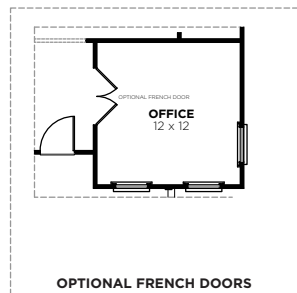

# SAYEBROOK

MYRTLE BEACH, SOUTH CAROLINA

**WAKEFIELD O / 4 BEDROOM / 3.5 BATH / 2,579 SQFT**

SAUSSY BURBANK

SAYEBROOK@SAUSSYBURBANK.COM • 843-283-4872

SAYEBROOK.COM/SAUSSYBURBANK/